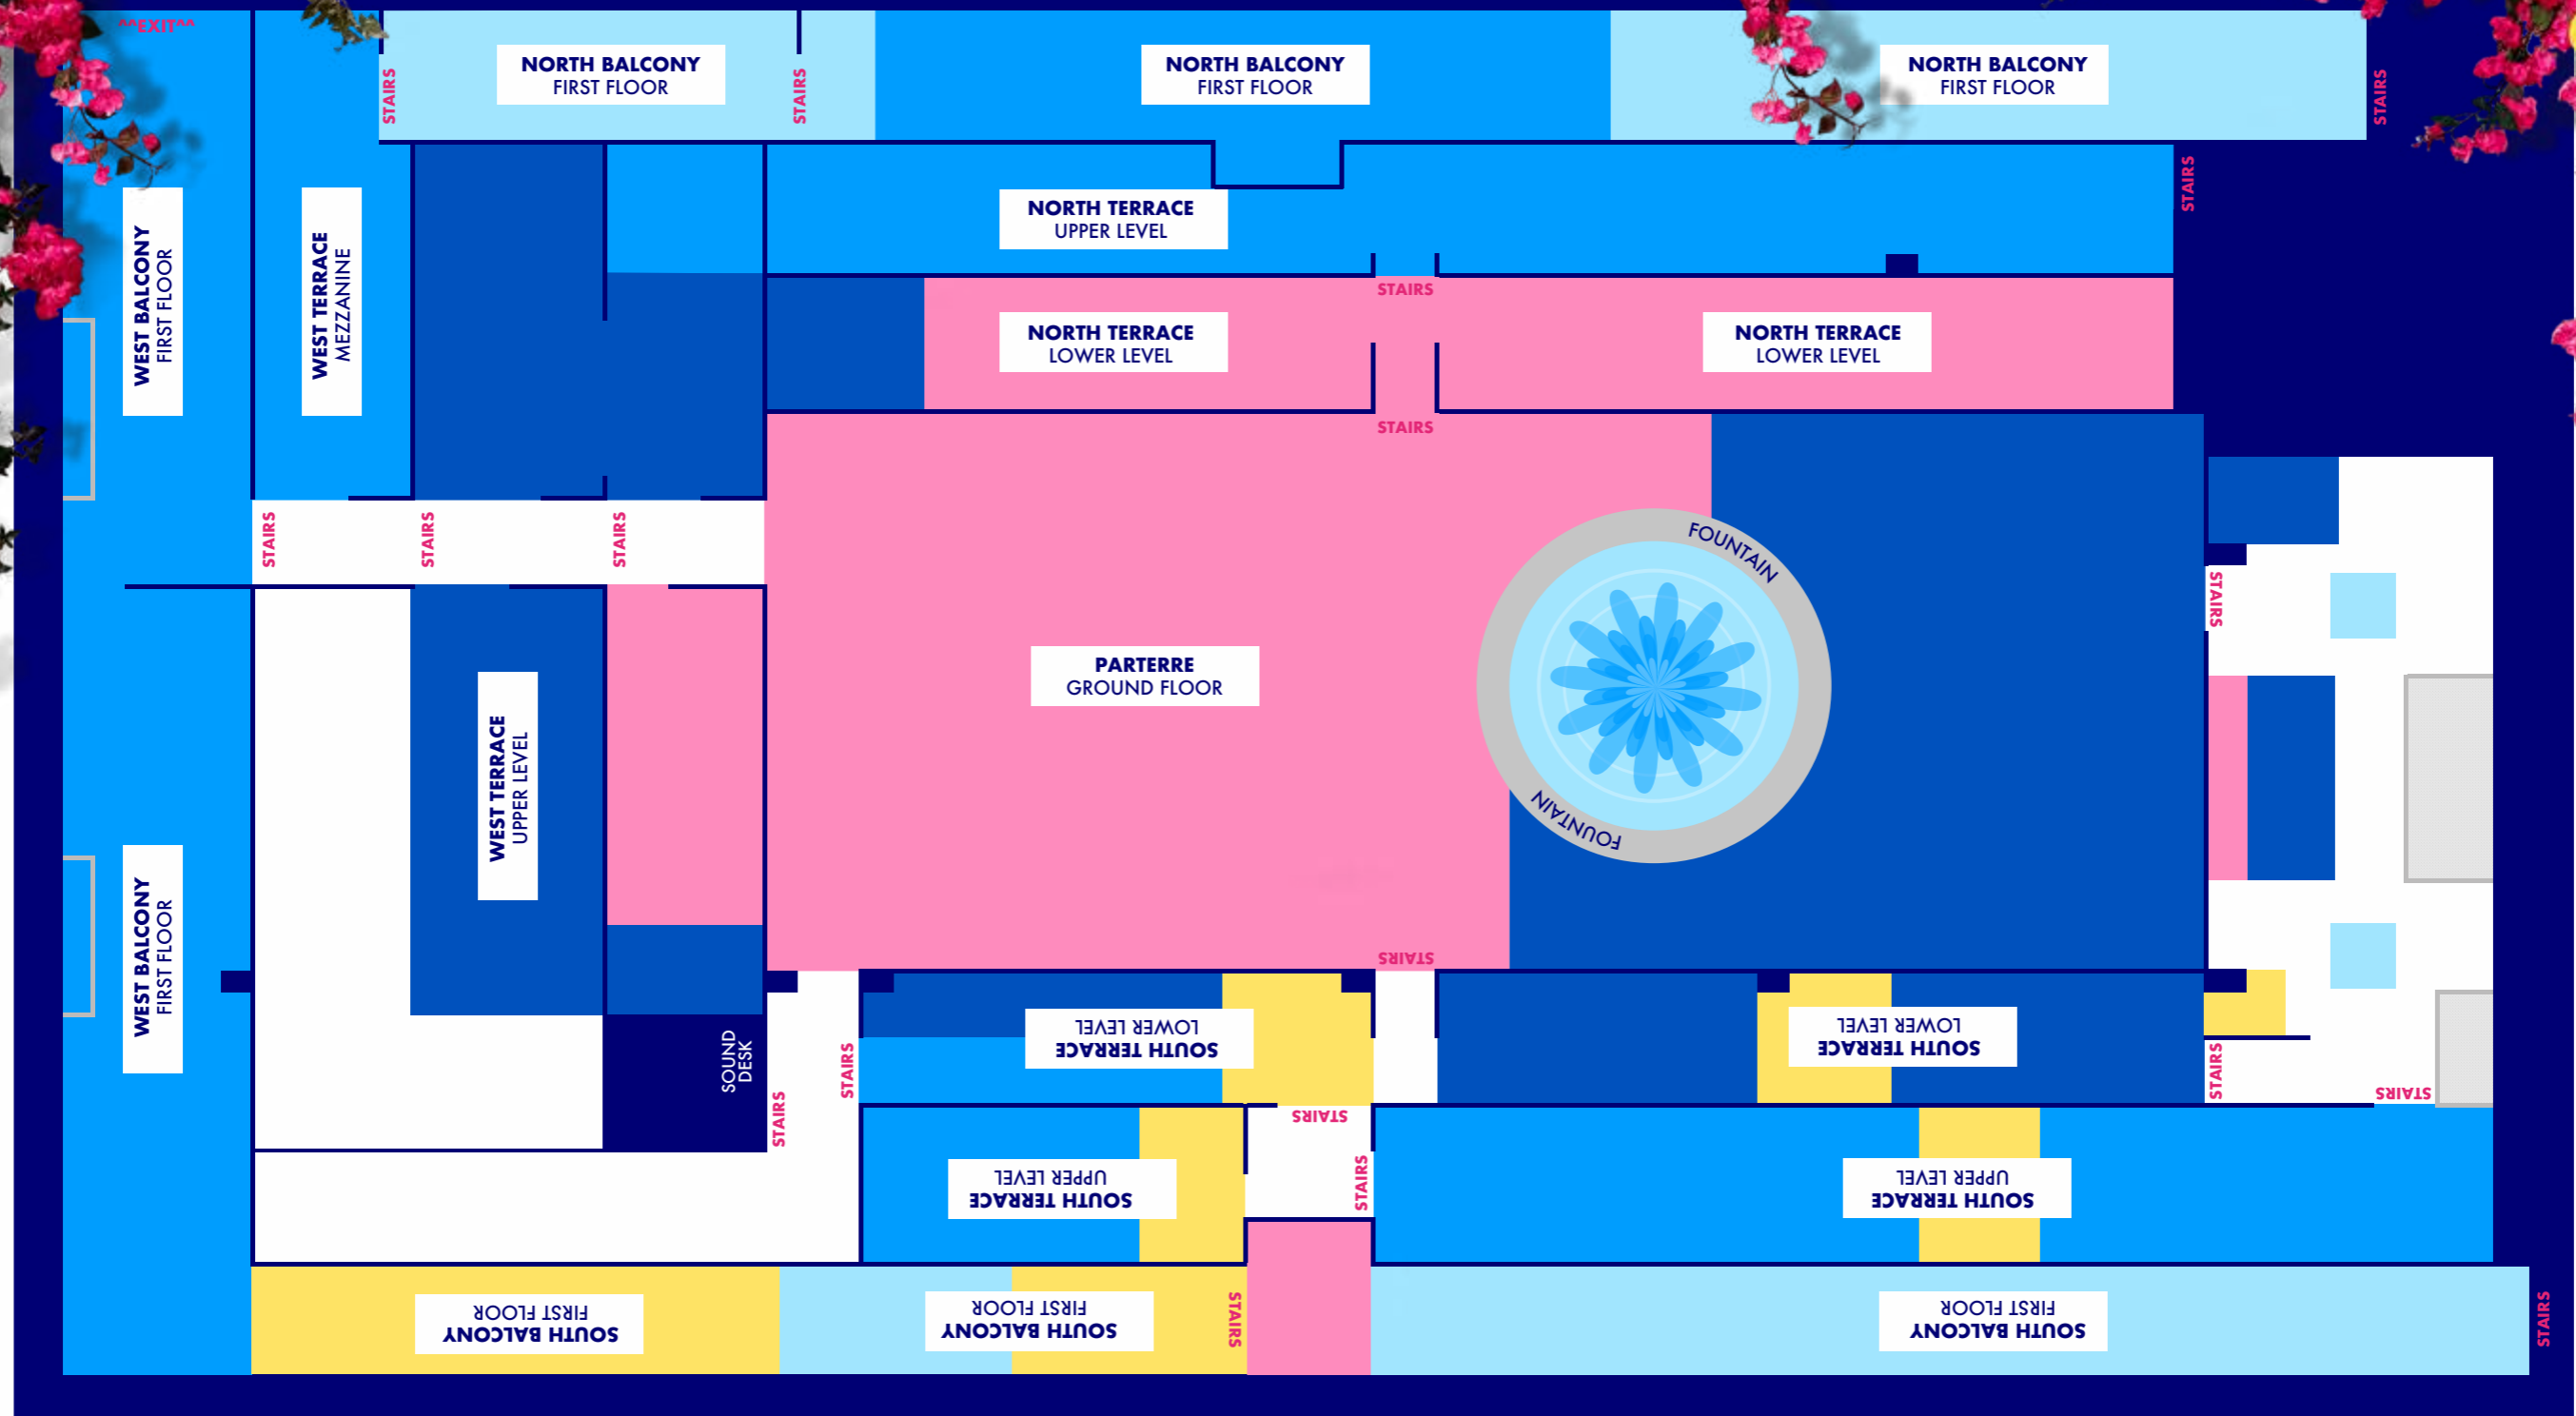

# MAMMA MIA! THE PARTY

## NIKOS TAVERNA

Applies to most Wednesday, Thursday and Sunday for performances from 19th February 2020  
 Prices, applicable performances and seating zones subject to change without notice  
 \*Restricted view on seating

NOT TO SCALE

- PREMIUM
- BAND A
- BAND B
- BAND C
- BAND E\*