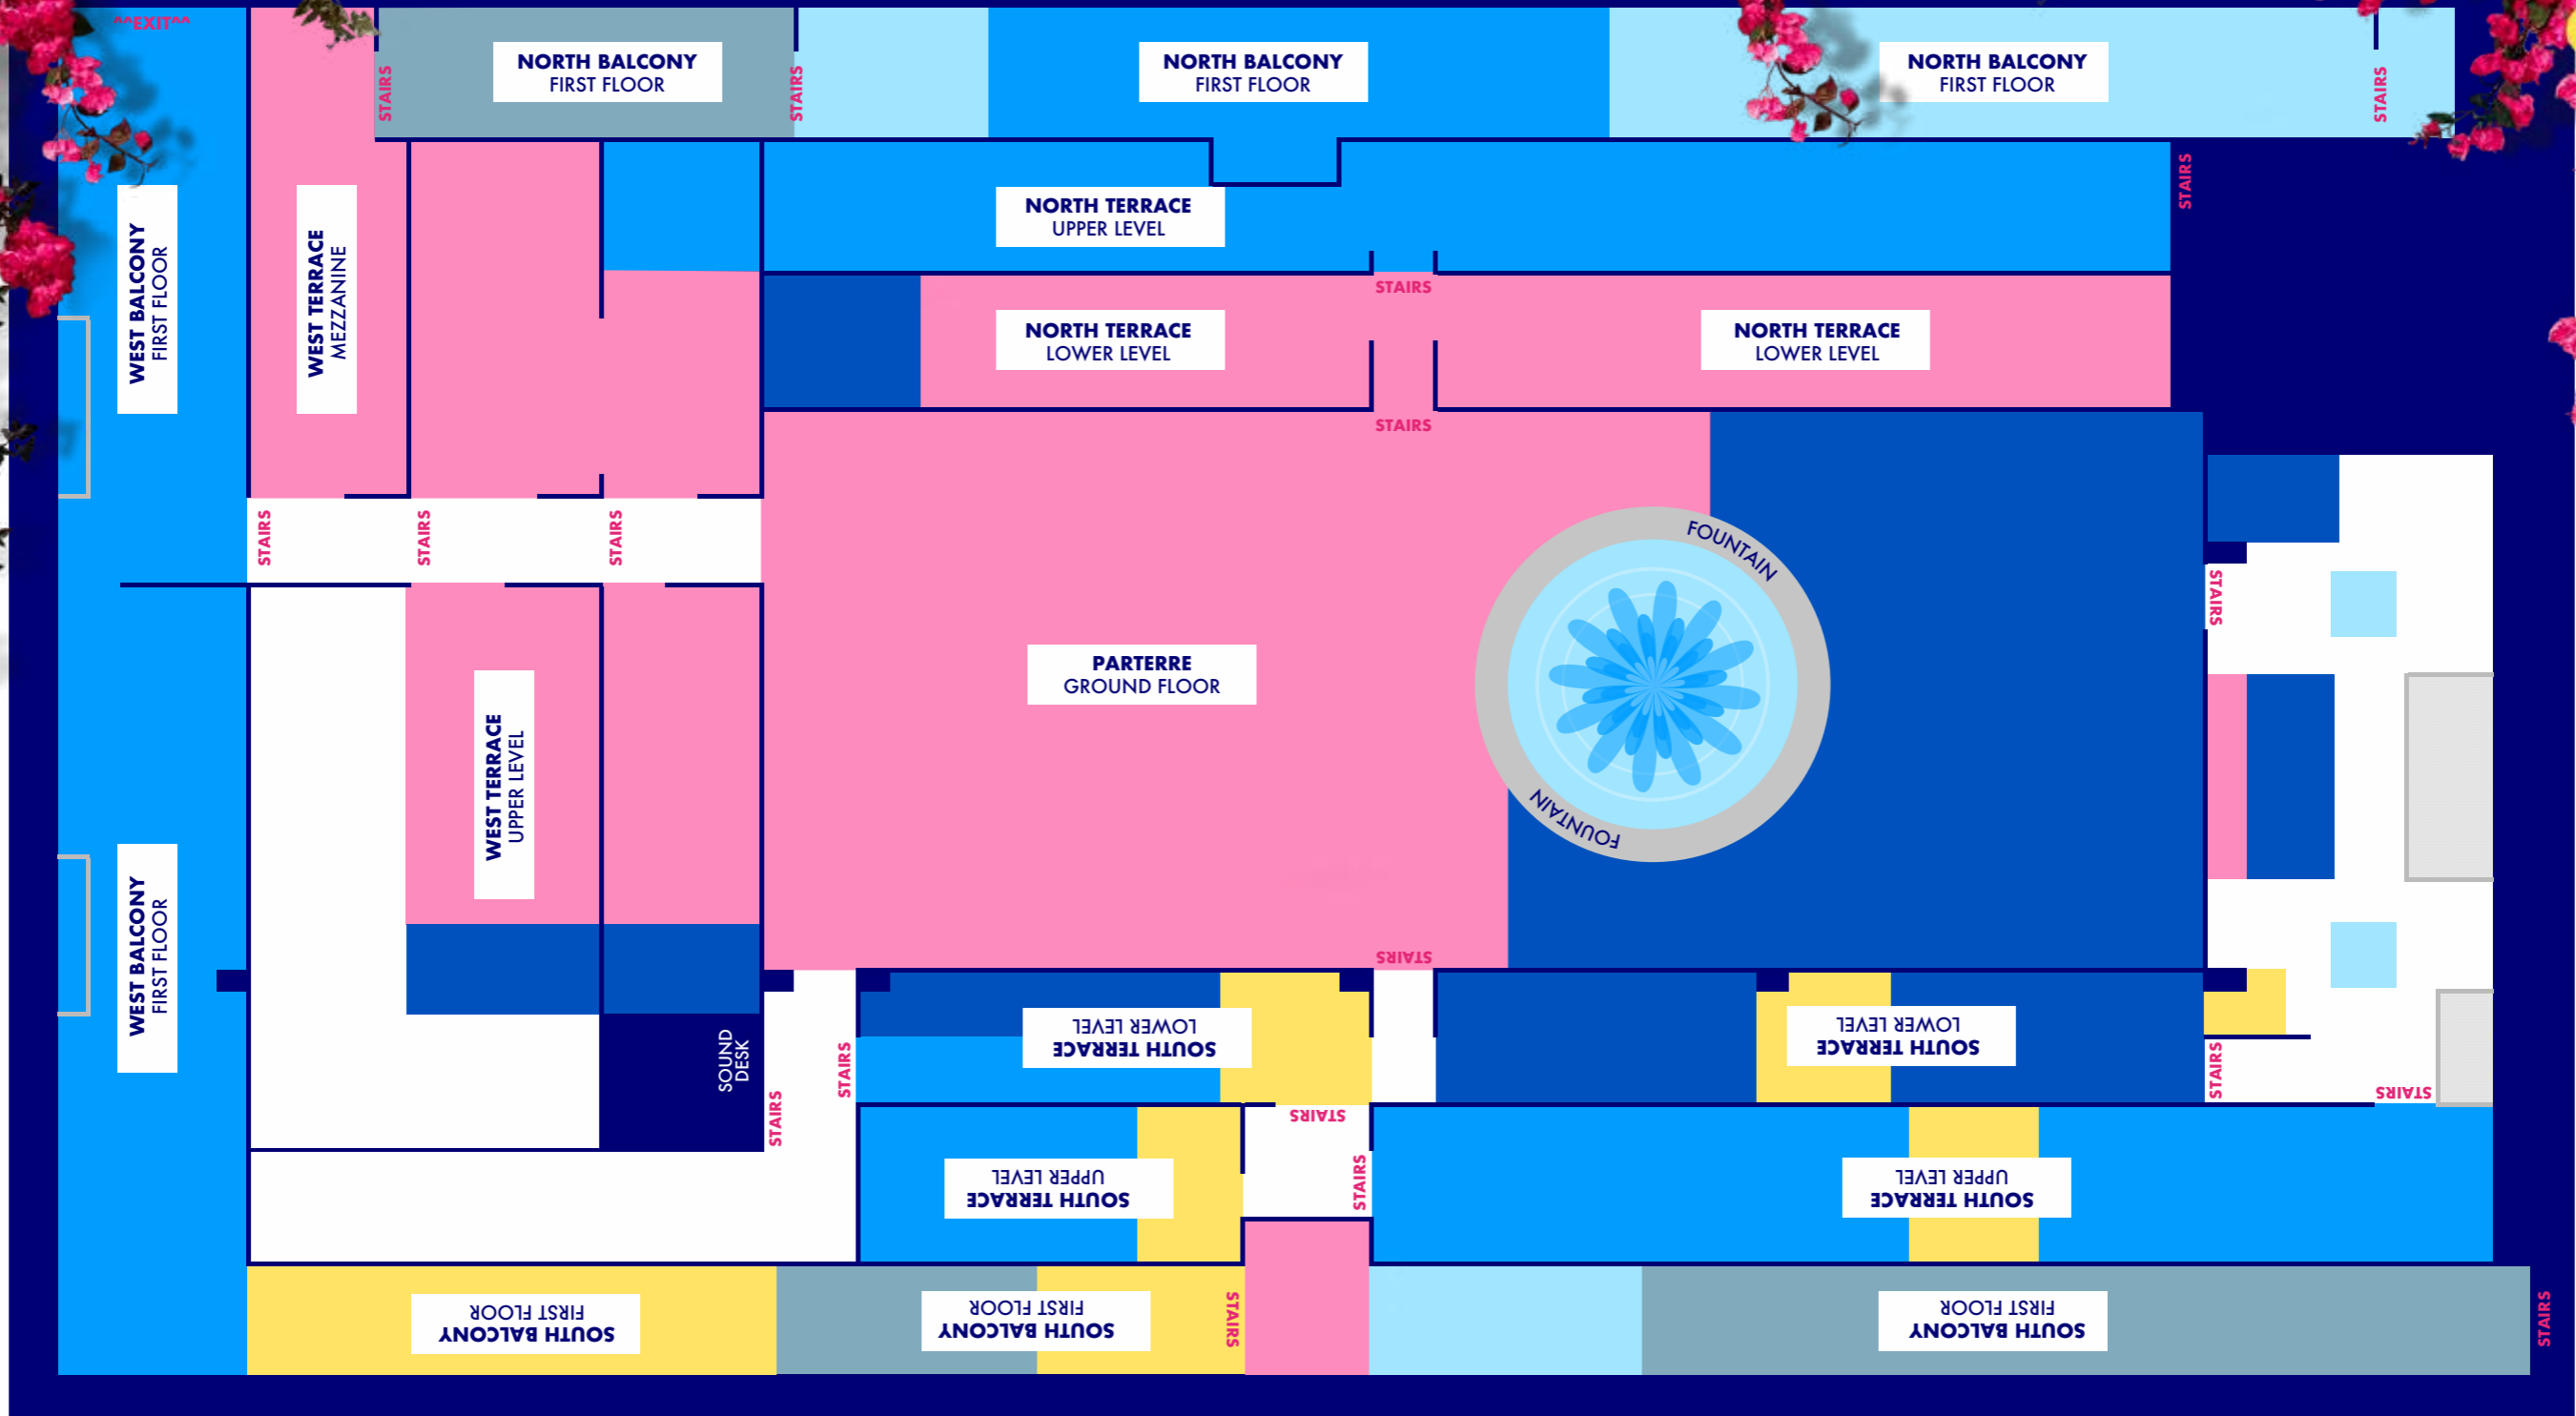

# MAMMA MIA! THE PARTY

## NIKOS TAVERNA

Applies to most Wednesday, Thursday and Sunday for performances from 19th February 2020  
 Prices, applicable performances and seating zones subject to change without notice  
 \*Restricted view on seating

NOT TO SCALE

- PREMIUM
- BAND A
- BAND B
- BAND C
- BAND D
- BAND E\*